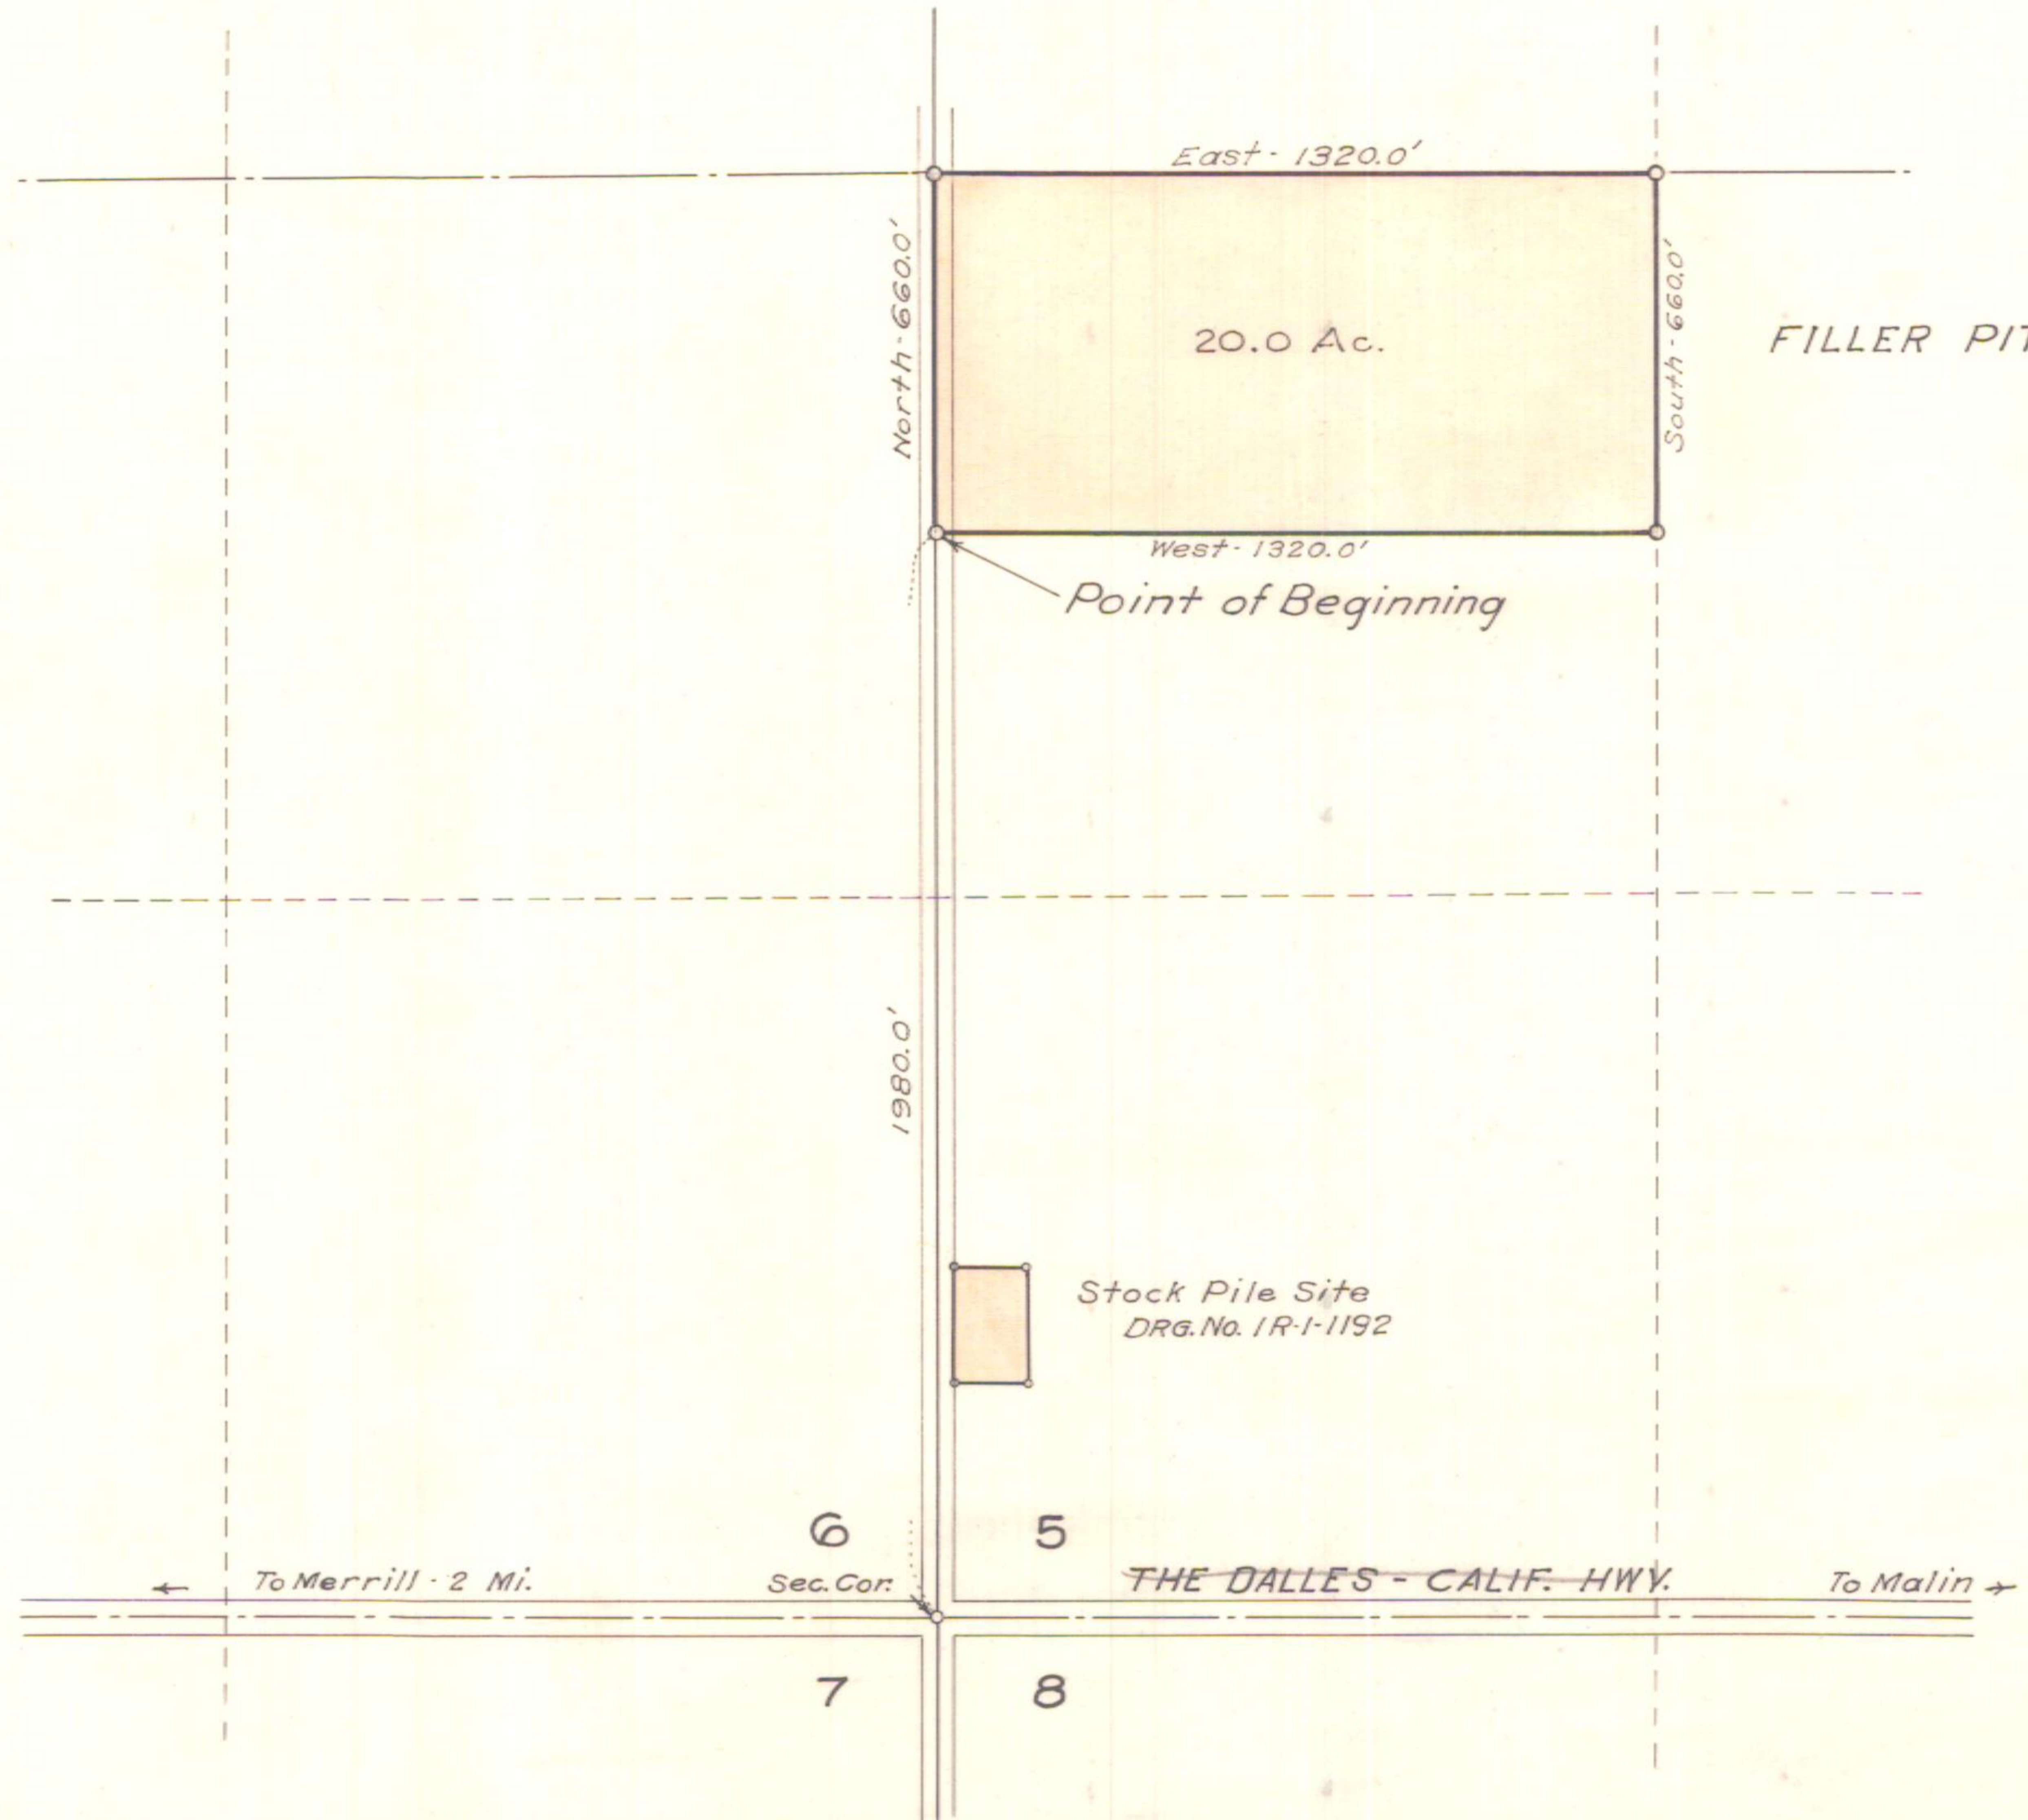

T. 41 S., R. 11 E., W. M.

Klamath Falls - Malin Hwy

Cancelled 5-31-'33

OREGON STATE HIGHWAY DEPARTMENT	
Leased from	Mamie E. Giacomini
For	FILLER PIT
Highway	The Dalles-California
County	Klamath
Scale 1 in. = 400 ft.	Date Aug. 1932