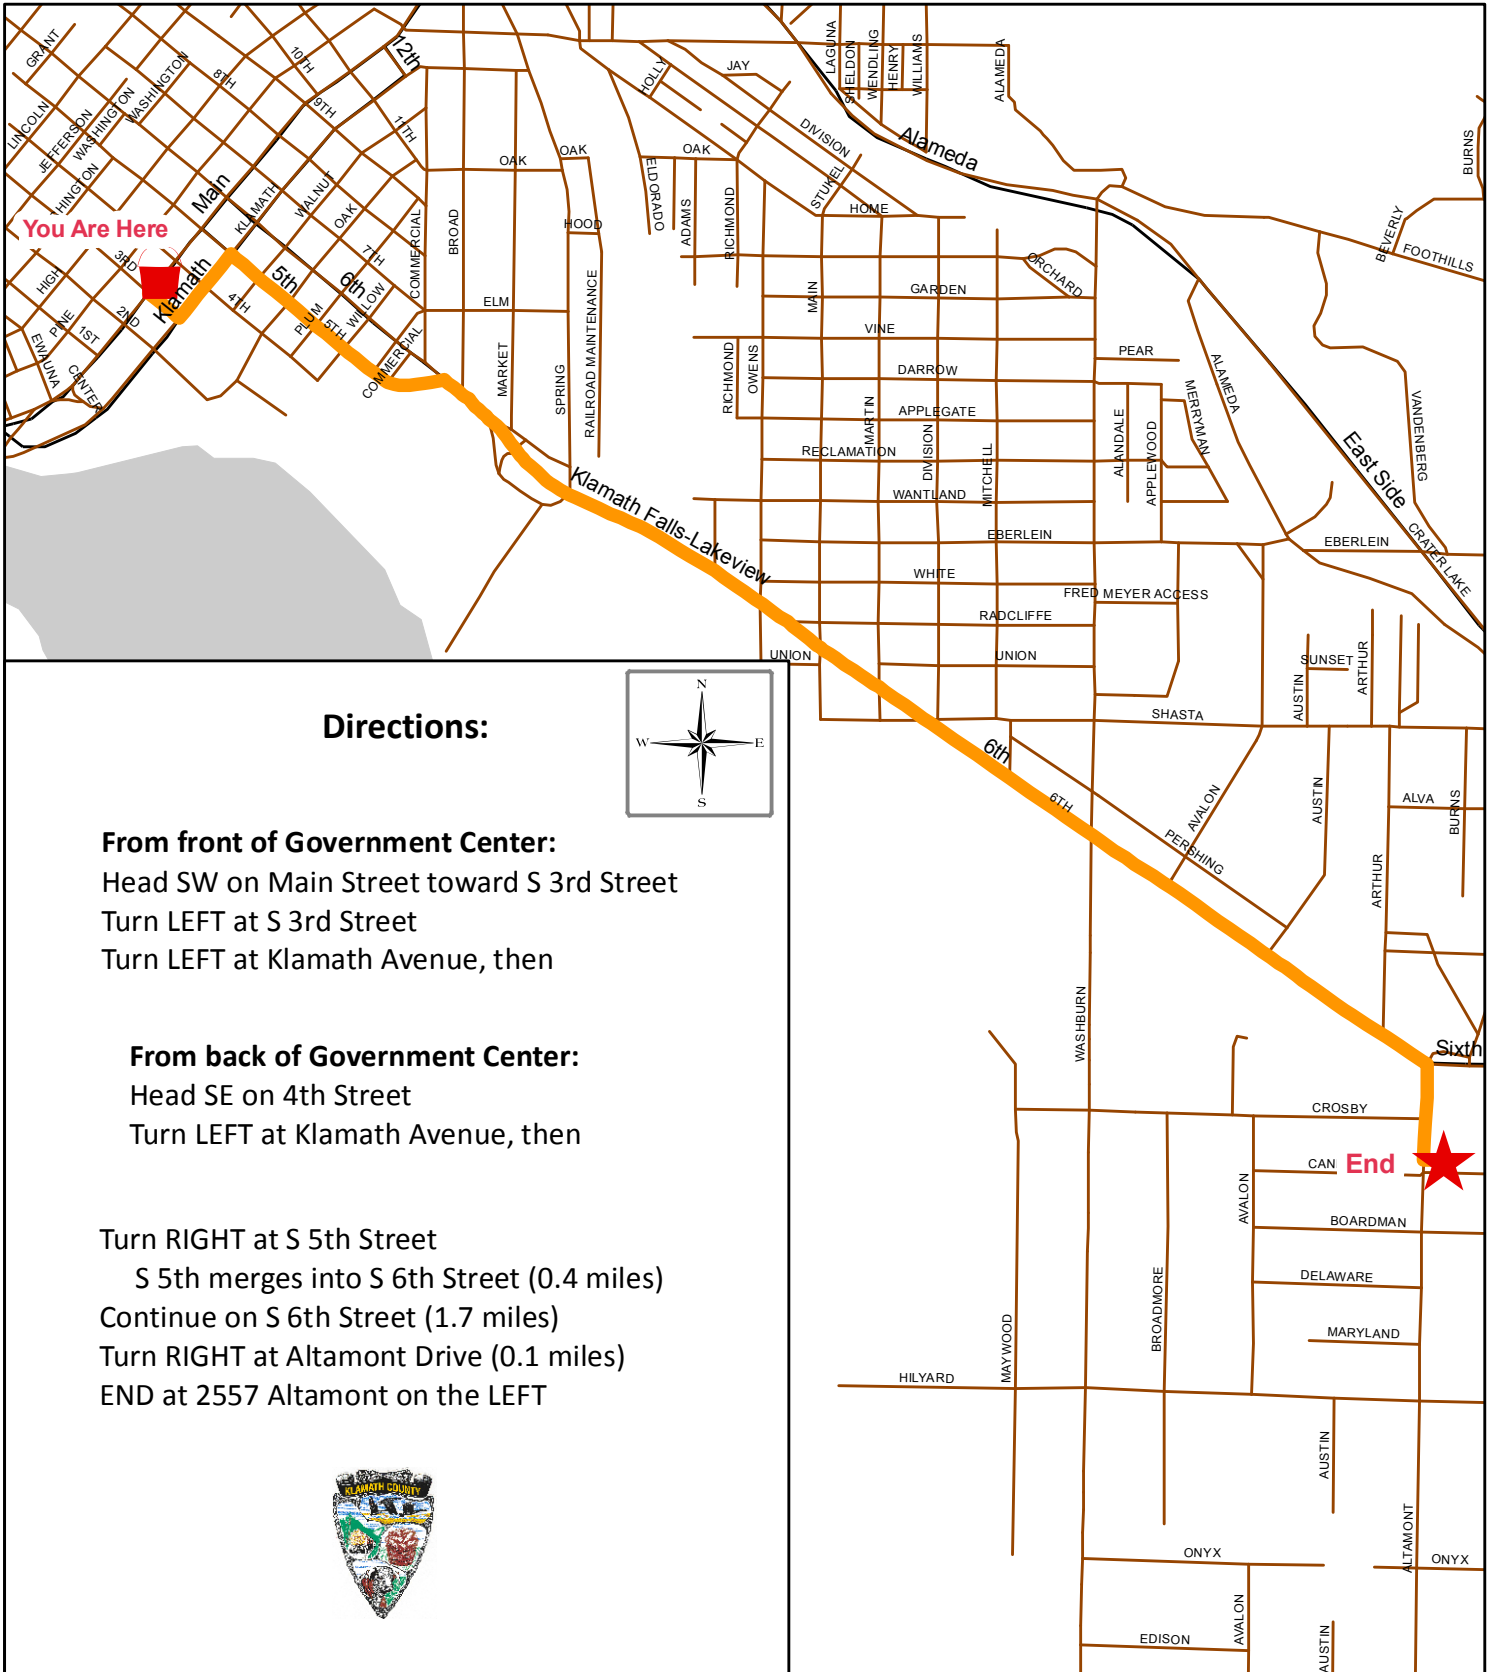

Oregon Department of Transportation (ODOT)
2557 Altamont
Klamath Falls, OR 97603
(541) 883-5662

Directions:

From front of Government Center:
Head SW on Main Street toward S 3rd Street
Turn LEFT at S 3rd Street
Turn LEFT at Klamath Avenue, then

From back of Government Center:
Head SE on 4th Street
Turn LEFT at Klamath Avenue, then

Turn RIGHT at S 5th Street
S 5th merges into S 6th Street (0.4 miles)
Continue on S 6th Street (1.7 miles)
Turn RIGHT at Altamont Drive (0.1 miles)
END at 2557 Altamont on the LEFT