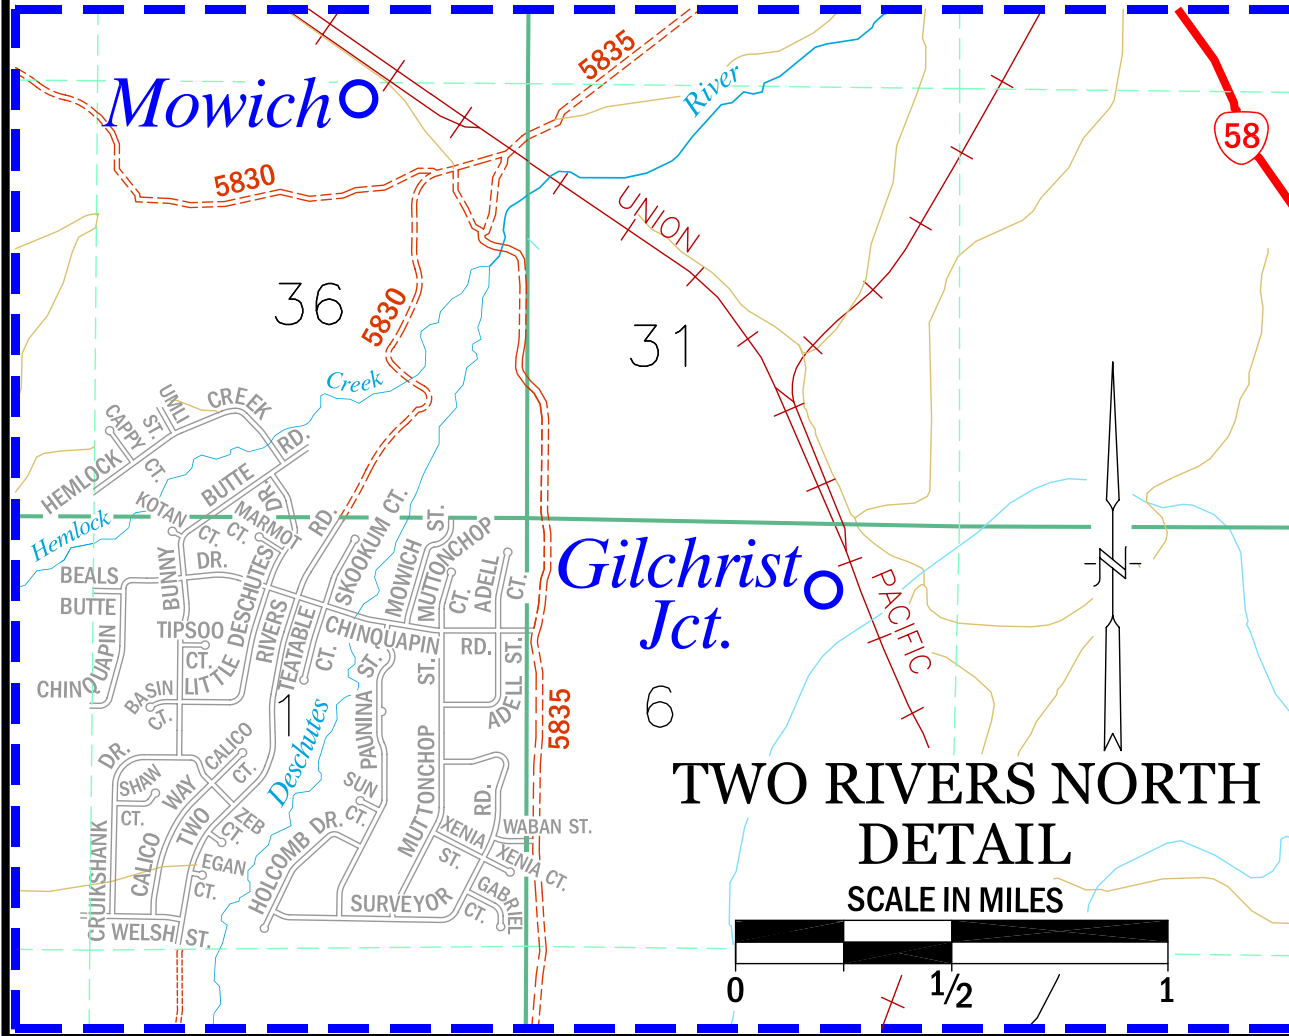

**TWO RIVERS NORTH
DETAIL**